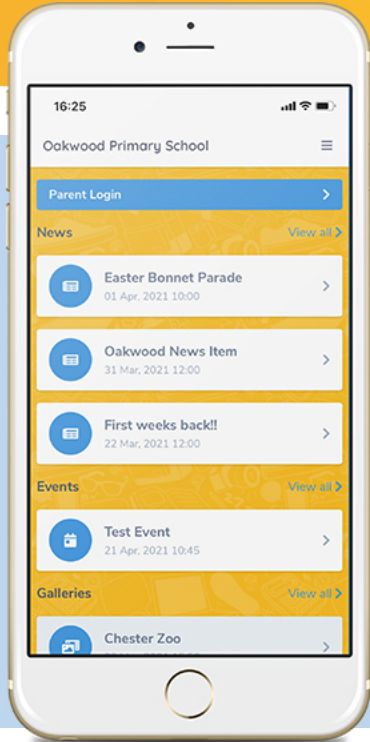

GUIDE TO OUR APP FOR PARENTS & CARERS

School Spider allows you to receive and return information directly to and from the school.

Receive instant messages, complete surveys, book your parents' evenings and make payments.

Select your school to get started!

LOGGING IN

Once you have selected the school, you will see posts from the school website. Click parent dashboard to login or create an account. Create an account by pressing "create account" and enter your email address.

You must have your email linked with the school

TAKE A LOOK AROUND

See all action items on your dashboard

Click to respond or book for each child

Click the envelope to see your recent messages

Click these 3 lines to:
- Switch between areas
- Edit your profile
- Logout